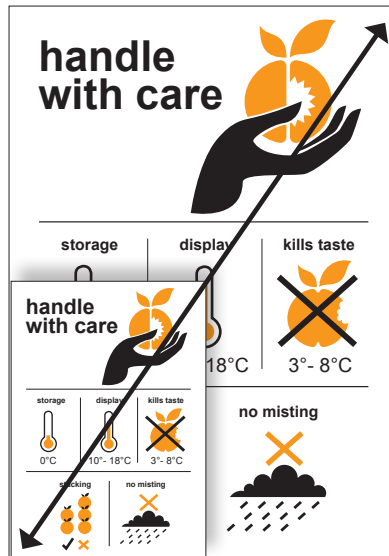

format proportions changed