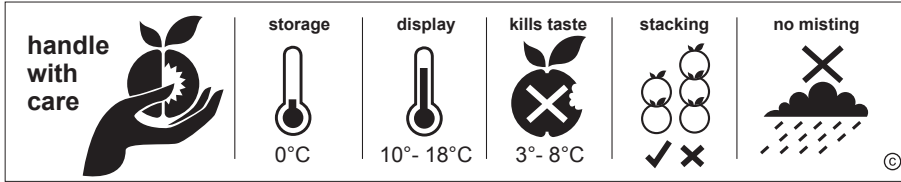

A4 Format

GENERIC

handling symbols for use with Peaches, Apricots, Nectarines and Plums.

The **handle with care** symbol uses the Summerfruit NZ fruit graphic, from its brand held tenderly in the palm.

FORMATS

There are three formats available to give maximum flexibility for carton and pallet use.

These are the:

- horizontal format
- A4 format
- vertical format

Choose the option which best suits the shape of the space available and size to suit. See page 4.

Handle with care

The handle with care symbol, ONLY, may be used as a stand alone graphic.