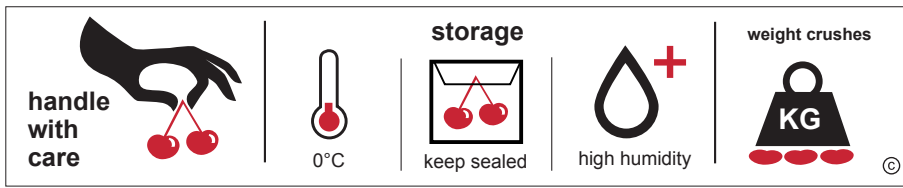

Vertical Format

Stand alone handle with care

**GENERIC**

**handling symbols** for use with Peaches, Apricots, Nectarines and Plums.

The **handle with care** symbol uses the Summerfruit NZ fruit graphic, from its brand held tenderly in the palm.

**FORMATS**

There are three formats available to give maximum flexibility for carton and pallet use.

These are the:

- horizontal format
- A4 format
- vertical format

Choose the option which best suits the shape of the space available and size to suit. See page 4.

**Handle with care**

The handle with care symbol, ONLY, may be used as a stand alone graphic.

Horizontal Format

A4 Format

## CHERRY handling symbols

The **handle with care** symbol represents a double cherry, being tenderly carried by the stem.