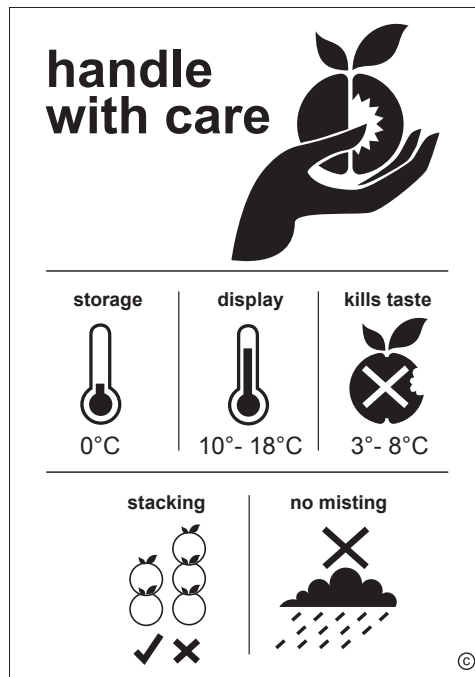

**The graphics must be readily visible** i.e. do not apply to the underside of the box.

The graphics must not be used without the copyright © symbol. They are the property of Summerfruit NZ, and are only be used by members of the Summerfruit NZ family or with its permission.

Contact: **Summerfruit NZ** for further Information.

PO Box 2175, Wellington 6140, New Zealand

P 04 494 9975, F 04 494 9989, [info@summerfruitnz.co.nz](mailto:info@summerfruitnz.co.nz)

Horizontal Format

A4 Format

Vertical Format

Stand alone handle with care

**GENERIC**

**handling symbols** for use with Peaches, Apricots, Nectarines and Plums.

The **handle with care** symbol uses the Summerfruit NZ fruit graphic, from its brand held tenderly in the palm.