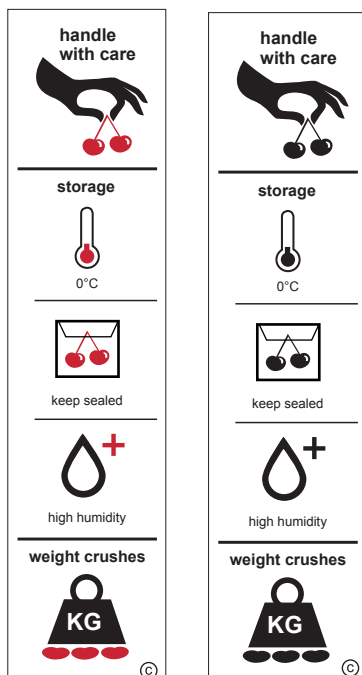

## CHERRY handling symbols

The **handle with care** symbol represents a double cherry, being tenderly carried by the stem.

## FORMATS

There are three formats available to give maximum flexibility for carton and palette use.

These are the:

- horizontal format
- A4 format
- vertical format

Choose the option which best suits the shape of the space available and size to suit. See page 4.

Vertical Format

Stand alone handle with care

## Handle with care

The handle with care symbol, ONLY, may be used as a stand alone graphic.