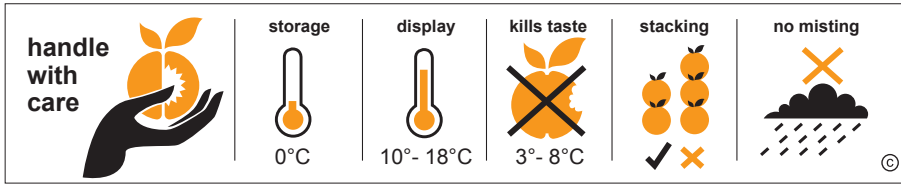

A4 Format

GENERIC

handling symbols for use with Peaches, Apricots, Nectarines and Plums.

The **handle with care** symbol uses the Summerfruit NZ fruit graphic, from its brand held tenderly in the palm.

FORMATS

There are three formats available to give maximum flexibility for carton and pallet use.

These are the:

- horizontal format
- A4 format
- vertical format

Choose the option which best suits the shape of the space available and size to suit. See page 4.

Handle with care

The handle with care symbol, ONLY, may be used as a stand alone graphic.