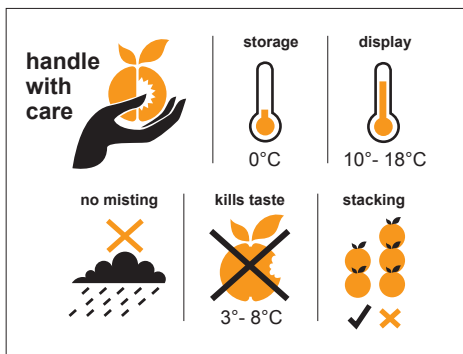

rearranged symbols