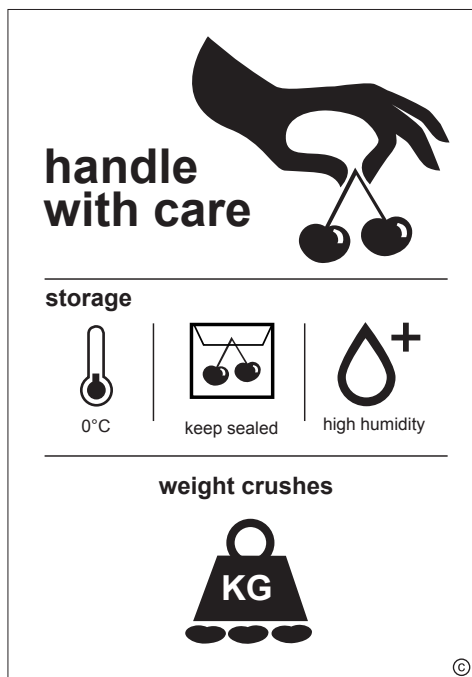

Vertical Format

Stand alone handle with care

**GENERIC**

**handling symbols** for use with Peaches, Apricots, Nectarines and Plums.

The **handle with care** symbol uses the Summerfruit NZ fruit graphic, from its brand held tenderly in the palm.

**FORMATS**

There are three formats available to give maximum flexibility for carton and pallet use.

These are the:

- horizontal format
- A4 format
- vertical format

Choose the option which best suits the shape of the space available and size to suit. See page 4.

**Handle with care**

The handle with care symbol, ONLY, may be used as a stand alone graphic.

Horizontal Format

A4 Format

## CHERRY handling symbols

The **handle with care** symbol represents a double cherry, being tenderly carried by the stem.