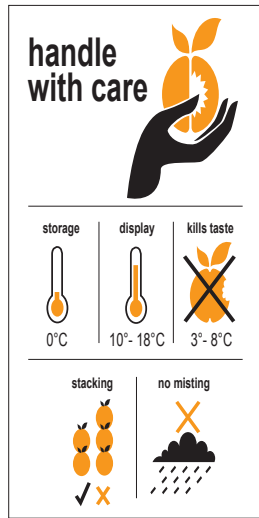

format proportions changed