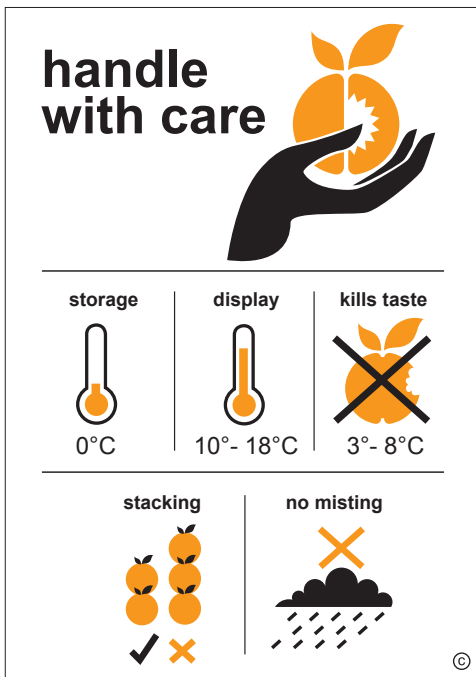

**The graphics must be readily visible** i.e. do not apply to the underside of the box.

The graphics must not be used without the copyright © symbol. They are the property of Summerfruit NZ, and are only be used by members of the Summerfruit NZ family or with its permission.

Contact: **Summerfruit NZ** for further Information.

PO Box 2175, Wellington 6140, New Zealand

P 04 494 9975, F 04 494 9989, [info@summerfruitnz.co.nz](mailto:info@summerfruitnz.co.nz)

Horizontal Format

A4 Format

Vertical Format

Stand alone handle with care

**GENERIC**

**handling symbols** for use with Peaches, Apricots, Nectarines and Plums.

The **handle with care** symbol uses the Summerfruit NZ fruit graphic, from its brand held tenderly in the palm.