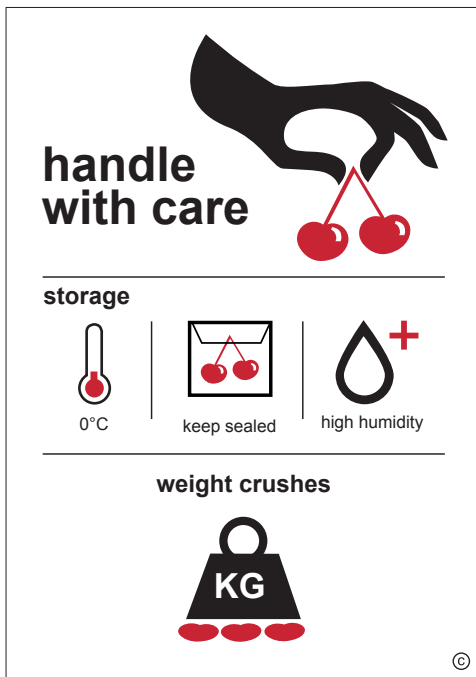

Vertical Format

Stand alone handle with care

**GENERIC**

**handling symbols** for use with Peaches, Apricots, Nectarines and Plums.

The **handle with care** symbol uses the Summerfruit NZ fruit graphic, from its brand held tenderly in the palm.

**FORMATS**

There are three formats available to give maximum flexibility for carton and pallet use.

These are the:

- horizontal format
- A4 format
- vertical format

Choose the option which best suits the shape of the space available and size to suit. See page 4.

**Handle with care**

The handle with care symbol, ONLY, may be used as a stand alone graphic.

Horizontal Format

A4 Format

## CHERRY handling symbols

The **handle with care** symbol represents a double cherry, being tenderly carried by the stem.